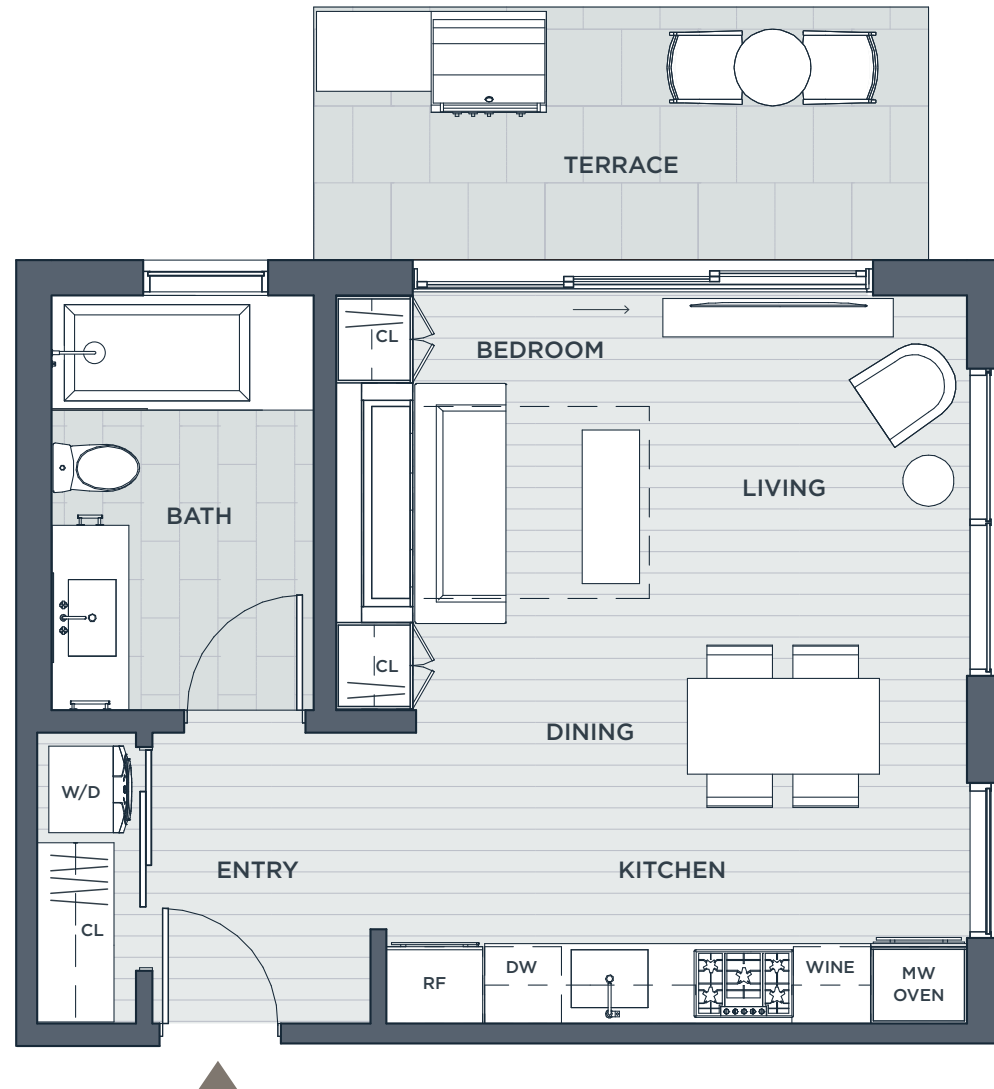

# C102

## STUDIO FLAT

### 1 BATH

LIVABLE 625 SF  
INDOOR 503 SF  
OUTDOOR 122 SF

#### KEY PLAN, LEVEL 1

Dimensions, sizes, specifications, layouts and materials are approximate only and subject to change without notice. Depictions of furniture and other personal property are for illustration purposes only and will not be included with any home. Please ask a sales representative for details. Copyright © 2021.